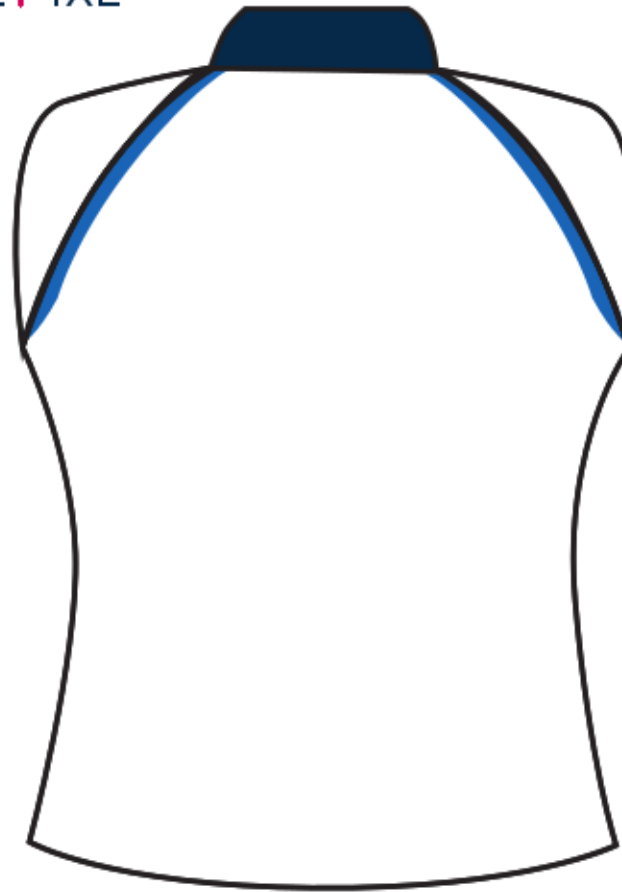

Size Chart:

XS/8 | S/10 | M/12 | L/14
XL/18 | 2XL | 3XL | 4XL

Colours

Crest

LADIES TECHNICAL TOP SLEEVELESS
CEPHEUS (A) WHITE

PRICE: €30

WICKLOW TENNIS CLUB